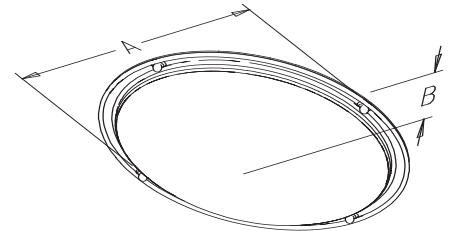

DIMENSIONS

Nominal Size	A	B
D	17.00"	3.50"
E	22.00"	4.00"

ORDERING INFORMATION

Example: CC003-D-123-SBF, Egg & Dart Round, 'D' Size, With Melded Bronze Finish With Sanded White Acrylic Diffuser

Series	Size	Finishes	Diffuser Finishes	Mounting
CC003	D-22W/32W	101-Rust	SBF-Sanded	C1 (Lens Spring Mounted to Circline Housing)
	Circline/PL	103-Verde	Blank-Smooth	
	Combination	123-Antique		
	E-32W/40W	Bronze		
	Circline/PL			
	Combination			

Wrought Iron Round

CC004-X-XXX-XXX-X

DESCRIPTION

A textured white acrylic diffuser is accentuated by a faux iron trim ring with Brushed Chrome or Brushed Brass finial accents.

Pack: Bulk Per Order

DIMENSIONS

Nominal Size	A	B
D	17.00"	3.50"
E	22.00"	4.00"

ORDERING INFORMATION

Example: CC004-E-117-C, Keystone Round With Flat Black Trim and Chrome Finials With Smooth White Acrylic Diffuser

Circline Housing Provided by Customer.

DIMENSIONS

Nominal Size	A	B
D	16.50"	4.00"
E	21.50"	4.50"

ORDERING INFORMATION

Example: CC005-D-400-SBF, Alabaster Flushmount Round, Size 'D', Beige Alabaster Finish, With Sanded White Acrylic Diffuser

Series	Size	Finishes	Diffuser Finishes	Mounting
CC005	D-22W/32W Circline/PL Combination	212 -Applied Linen	216 -Rice Paper	SBF -Sanded Blank -Smooth C1 (Lens Spring Mounted to Circline Housing)
		214 -Alabaster	300 -Beige Alabaster	
		215 -Marble	301 -White Alabaster	
CC005	E-32W/40W Circline/PL Combination	212 -Applied Linen	216 -Rice Paper	SBF -Sanded Blank -Smooth C1 (Lens Spring Mounted to Circline Housing)
		214 -Alabaster	300 -Beige Alabaster	
		215 -Marble	301 -White Alabaster	