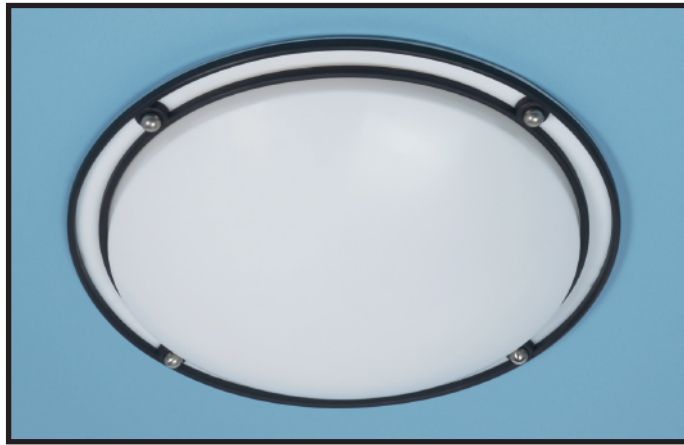

Reed & Ribbon Round

CC001-X-XXX-XXX

DESCRIPTION

A textured white acrylic diffuser is accentuated by a faux finished trim ring with a reed and ribbon design motif.

Pack: Bulk Per Order

Lens Spring Clip Mounting
Kit **CCP-KIT** Available.

Egg & Dart Round

CC003-X-XXX-XXX

DESCRIPTION

A textured white acrylic diffuser is accentuated by a faux finished trim ring with an egg and dart design motif.

Pack: Bulk Per Order

Lens Spring Clip Mounting
Kit **CCP-KIT** Available.

DIMENSIONS

Nominal Size	A	B
D	17.00"	3.50"
E	22.00"	4.00"

ORDERING INFORMATION

Example: CC003-D-123-SBF, Egg & Dart Round, 'D' Size, With Melded Bronze Finish With Sanded White Acrylic Diffuser

Series	Size	Finishes	Diffuser Finishes	Mounting
CC003	D-22W/32W	101-Rust	SBF-Sanded	C1 (Lens Spring Mounted to Circline Housing)
	Circline/PL	103-Verde	Blank-Smooth	
	Combination	123-Antique		
	E-32W/40W	Bronze		
	Circline/PL			
	Combination			

Wrought Iron Round

CC004-X-XXX-XXX-X

DESCRIPTION

A textured white acrylic diffuser is accentuated by a faux iron trim ring with Brushed Chrome or Brushed Brass finial accents.

Pack: Bulk Per Order

DIMENSIONS