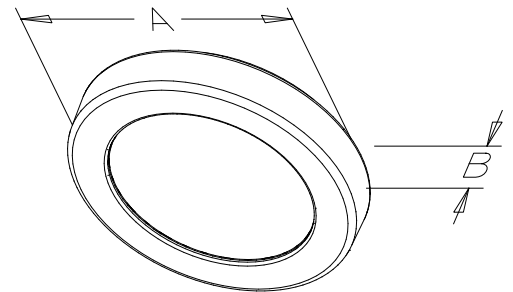

DIMENSIONS

Nominal Size	A	B
D	14.00"	2.75"

ORDERING INFORMATION

Example: CC009-D-401-SBF, Insert Drum Diffuser, Whimsy White Insert, Sanded White Acrylic Diffuser

Series	Size	Insert Finishes	Diffuser Finishes	Mounting	
CC009	D	200-Blood Stone	405-Banana Blue	SBF-Sanded Blank-Smooth	C3 (Lens Mounts to Standard Circline Pan)
		201-Hammered Copper	406-Banana Red		
		202-Copper Silver Swirl	407-Mango Natural		
		203-Tiger Iron	408-Raintree		
		204-Blue Lapis	409-Lokta Oil Sticks		
		205-Green Malachite	410-Lace Window Pane White		
		206-Scavo	411-Oil Alma Leaves		
		207-Mahogany	412-Stonehenge		
		208-Ocean Blue	413-Tan Scroll		
		209-Jadite	414-Woodgrain		
		210-Desert Rose	450-Bronze Mesh		
		211-El Toro	451-Linen		
		401-Whimsy White	452-Ubria Slate		
		402-White Grid	453-Russell Square		
		403-Willow Natural	454-Louver Resin		