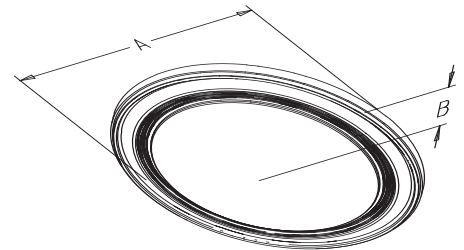

DIMENSIONS

Nominal Size	A	B
D	20.00"	5.00"
E	25.00"	6.00"

ORDERING INFORMATION

Example: CC007-E-118-SBF, Crown Flushmount Round, Size 'E', White Finish, With Sanded White Acrylic Diffuser

Series	Size	Finishes	Diffuser Finishes	Mounting
CC007	D-22W/32W Circline/PL Combination E-32W/40W Circline/PL Combination	118-White	SBF-Sanded Blank-Smooth	C1 (Lens Spring Mounted to Circline Housing)

DIMENSIONS

Nominal Size	A	B
D	20.00"	5.00"
E	25.00"	6.00"

ORDERING INFORMATION

Example: CC008-D-121, Oak Crown Flushmount Round, Size 'D', Cherry Finish, With Smooth White Acrylic Diffuser

Series	Size	Finishes	Diffuser Finishes	Mounting
CC008	D-22W/32W	109-Provincial	SBF-Sanded	C1 (Lens Spring Mounted to Circline Housing)
	Circline/PL	110-Espresso	Blank-Smooth	
	Combination	118-White		
	E-32W/40W	119-Walnut		
	Circline/PL	120-Mahogany		
Combination	121-Cherry			