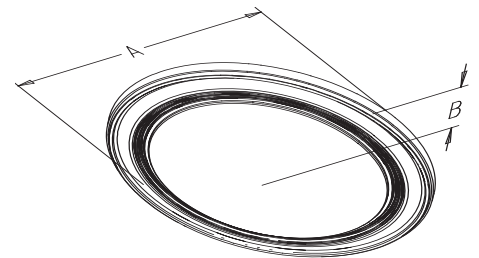

DIMENSIONS

Nominal Size	A	B
D	18.50"	4.00"
E	23.50"	4.50"

ORDERING INFORMATION

Example: CC006-D-118, 3 Step Flushmount Round, 'D' Size, White Finish, With Smooth White Acrylic Diffuser

Series	Size	Finishes	Diffuser Finishes	Mounting
CC006	D-22W/32W Circline/PL Combination E-32W/40W Circline/PL Combination	118-White	SBF-Sanded Blank-Smooth	C1 (Lens Spring Mounted to Circline Housing)

Crown Flushmount Round

CC007-X-XXX-XXX

DESCRIPTION

A textured white acrylic diffuser is accentuated by a faux finished trim ring with a crown profile design motif.

Pack: Bulk Per Order

Lens Spring Clip Mounting
Kit **CCP-KIT** Available.

DIMENSIONS

Nominal Size	A	B
D	20.00"	5.00"
E	25.00"	6.00"

ORDERING INFORMATION

Example: CC007-E-118-SBF, Crown Flushmount Round, Size 'E', White Finish, With Sanded White Acrylic Diffuser

Series	Size	Finishes	Diffuser Finishes	Mounting
CC007	D-22W/32W Circline/PL Combination E-32W/40W Circline/PL Combination	118-White	SBF-Sanded Blank-Smooth	C1 (Lens Spring Mounted to Circline Housing)