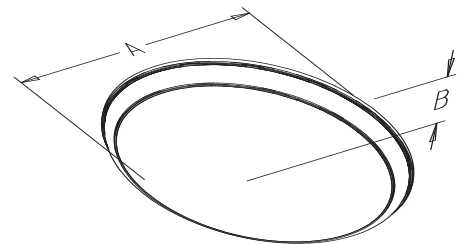

DIMENSIONS

Nominal Size	A	B
D	17.00"	3.50"
E	22.00"	4.00"

ORDERING INFORMATION

Example: CC001-D-101-SBF, Reed & Ribbon Round, 'D' Size, With Rust Finish and Sanded White Acrylic Diffuser

Series	Size	Finishes	Diffuser Finishes	Mounting
CC001	D-22W/32W	101-Rust	SBF-Sanded	C1 (Lens Spring Mounted to Circline Housing)
	Circline/PL	102-Travertine	Blank-Smooth	
	Combination	123-Antique Bronze		
	E-32W/40W			
	Circline/PL			
	Combination			

Egg & Dart Round

CC003-X-XXX-XXX

DESCRIPTION

A textured white acrylic diffuser is accentuated by a faux finished trim ring with an egg and dart design motif.

Pack: Bulk Per Order

Lens Spring Clip Mounting
Kit **CCP-KIT** Available.

DIMENSIONS

Nominal Size	A	B
D	17.00"	3.50"
E	22.00"	4.00"

ORDERING INFORMATION

Example: CC003-D-123-SBF, Egg & Dart Round, 'D' Size, With Melded Bronze Finish With Sanded White Acrylic Diffuser

Series	Size	Finishes	Diffuser Finishes	Mounting
CC003	D-22W/32W	101-Rust	SBF-Sanded	C1 (Lens Spring Mounted to Circline Housing)
	Circline/PL	103-Verde	Blank-Smooth	
	Combination	123-Antique		
	E-32W/40W	Bronze		
	Circline/PL			
	Combination			

DIMENSIONS

Nominal Size	A	B
D	16.50"	4.00"
E	21.50"	4.50"

ORDERING INFORMATION

Example: CC005-D-400-SBF, Alabaster Flushmount Round, Size 'D', Beige Alabaster Finish, With Sanded White Acrylic Diffuser

Series	Size	Finishes	Diffuser Finishes	Mounting
CC005	D-22W/32W Circline/PL Combination	212 -Applied Linen	216 -Rice Paper	SBF -Sanded Blank -Smooth C1 (Lens Spring Mounted to Circline Housing)
		214 -Alabaster	300 -Beige Alabaster	
		215 -Marble	301 -White Alabaster	
CC005	E-32W/40W Circline/PL Combination	212 -Applied Linen	216 -Rice Paper	SBF -Sanded Blank -Smooth C1 (Lens Spring Mounted to Circline Housing)
		214 -Alabaster	300 -Beige Alabaster	
		215 -Marble	301 -White Alabaster	