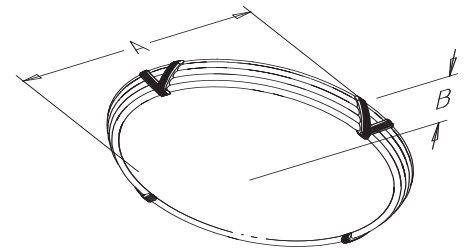

DIMENSIONS

Nominal Size	A	B
D	17.00"	3.50"
E	22.00"	4.00"

ORDERING INFORMATION

Example: CC001-D-101-SBF, Reed & Ribbon Round, 'D' Size, With Rust Finish and Sanded White Acrylic Diffuser

Series	Size	Finishes	Diffuser Finishes	Mounting
CC001	D-22W/32W	101-Rust	SBF-Sanded	C1 (Lens Spring Mounted to Circline Housing)
	Circline/PL	102-Travertine	Blank-Smooth	
	Combination	123-Antique Bronze		
	E-32W/40W			
	Circline/PL			
	Combination			

DIMENSIONS

Nominal Size	A	B
D	17.00"	3.50"
E	22.00"	4.00"

ORDERING INFORMATION

Example: CC003-D-123-SBF, Egg & Dart Round, 'D' Size, With Melded Bronze Finish With Sanded White Acrylic Diffuser

Series	Size	Finishes	Diffuser Finishes	Mounting
CC003	D-22W/32W	101-Rust	SBF-Sanded	C1 (Lens Spring Mounted to Circline Housing)
	Circline/PL	103-Verde	Blank-Smooth	
	Combination	123-Antique		
	E-32W/40W	Bronze		
	Circline/PL			
	Combination			

DIMENSIONS

Nominal Size	A	B
D	16.50"	4.00"
E	21.50"	4.50"

ORDERING INFORMATION

Example: CC005-D-400-SBF, Alabaster Flushmount Round, Size 'D', Beige Alabaster Finish, With Sanded White Acrylic Diffuser

Series	Size	Finishes	Diffuser Finishes	Mounting
CC005	D-22W/32W Circline/PL Combination	212 -Applied Linen	216 -Rice Paper	SBF -Sanded Blank -Smooth C1 (Lens Spring Mounted to Circline Housing)
		214 -Alabaster	300 -Beige Alabaster	
		215 -Marble	301 -White Alabaster	
CC005	E-32W/40W Circline/PL Combination	212 -Applied Linen	216 -Rice Paper	SBF -Sanded Blank -Smooth C1 (Lens Spring Mounted to Circline Housing)
		214 -Alabaster	300 -Beige Alabaster	
		215 -Marble	301 -White Alabaster	