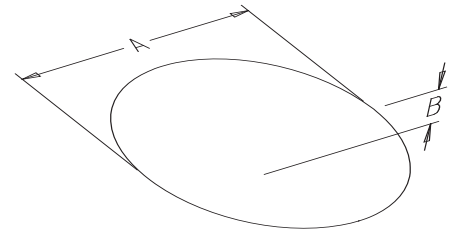

DIMENSIONS

Nominal Size	A	B
D	16.50"	4.00"
E	21.50"	4.50"

ORDERING INFORMATION

Example: CC005-D-400-SBF, Alabaster Flushmount Round, Size 'D', Beige Alabaster Finish, With Sanded White Acrylic Diffuser

Series	Size	Finishes	Diffuser Finishes	Mounting
CC005	D-22W/32W Circline/PL Combination	212 -Applied Linen	216 -Rice Paper	SBF -Sanded Blank -Smooth C1 (Lens Spring Mounted to Circline Housing)
		214 -Alabaster	300 -Beige Alabaster	
		215 -Marble	301 -White Alabaster	
CC005	E-32W/40W Circline/PL Combination	212 -Applied Linen	216 -Rice Paper	SBF -Sanded Blank -Smooth C1 (Lens Spring Mounted to Circline Housing)
		214 -Alabaster	300 -Beige Alabaster	
		215 -Marble	301 -White Alabaster	