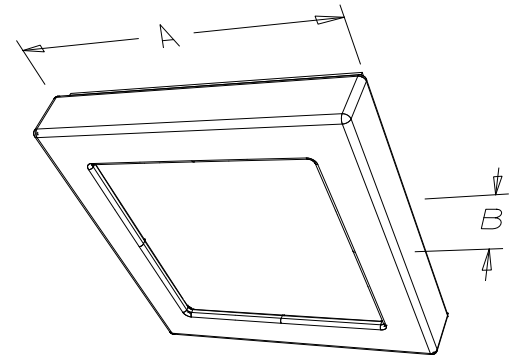

Insert Square Diffuser

CC010-D-XXX-XXX

DESCRIPTION

A smooth or textured white acrylic square diffuser is accentuated by a decorative paper or fabric insert. Fits Industry Standard compact square housings.

Pack: Bulk Per Order

DIMENSIONS

Nominal Size	A	B
D	13.875"	2.80"

ORDERING INFORMATION

Example: CC010-D-401-SBF, Insert Drum Diffuser, Whimsy White Insert, Sanded White Acrylic Diffuser

Series	Size	Insert Finishes	Diffuser Finishes	Mounting	
CC010	D	200-Blood Stone	405-Banana Blue	SBF-Sanded Blank-Smooth	C3 (Lens Mounts to Standard Circline Pan)
		201-Hammered Copper	406-Banana Red		
		202-Copper Silver Swirl	407-Mango Natural		
		203-Tiger Iron	408-Raintree		
		204-Blue Lapis	409-Lokta Oil Sticks		
		205-Green Malachite	410-Lace Window Pane White		
		206-Scavo	411-Oil Alma Leaves		
		207-Mahogany	412-Stonehenge		
		208-Ocean Blue	413-Tan Scroll		
		209-Jadite	414-Woodgrain		
		210-Desert Rose	450-Bronze Mesh		
		211-El Toro	451-Linen		
		401-Whimsy White	452-Ubria Slate		
		402-White Grid	453-Russell Square		
		403-Willow Natural	454-Louver Resin		
		404-Banana Natural