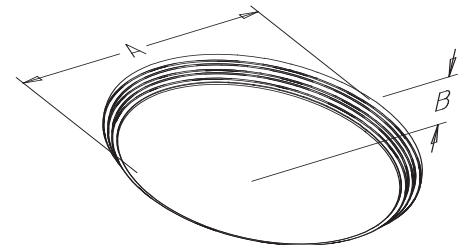

DIMENSIONS

Nominal Size	A	B
D	16.50"	4.00"
E	21.50"	4.50"

ORDERING INFORMATION

Example: CC005-D-400-SBF, Alabaster Flushmount Round, Size 'D', Beige Alabaster Finish, With Sanded White Acrylic Diffuser

Series	Size	Finishes	Diffuser Finishes	Mounting
CC005	D-22W/32W Circline/PL Combination	212 -Applied Linen	216 -Rice Paper	SBF -Sanded Blank -Smooth C1 (Lens Spring Mounted to Circline Housing)
		214 -Alabaster	300 -Beige Alabaster	
		215 -Marble	301 -White Alabaster	
CC005	E-32W/40W Circline/PL Combination	212 -Applied Linen	216 -Rice Paper	SBF -Sanded Blank -Smooth C1 (Lens Spring Mounted to Circline Housing)
		214 -Alabaster	300 -Beige Alabaster	
		215 -Marble	301 -White Alabaster	

Step Flushmount Round

CC006-X-XXX-XXX

DESCRIPTION

A textured white acrylic diffuser is accentuated by a faux finished tri-step trim ring.

Pack: Bulk Per Order

Lens Spring Clip Mounting
Kit **CCP-KIT** Available.

DIMENSIONS

Nominal Size	A	B
D	18.50"	4.00"
E	23.50"	4.50"

ORDERING INFORMATION

Example: CC006-D-118, 3 Step Flushmount Round, 'D' Size, White Finish, With Smooth White Acrylic Diffuser

Series	Size	Finishes	Diffuser Finishes	Mounting
CC006	D-22W/32W Circline/PL Combination E-32W/40W Circline/PL Combination	118-White	SBF-Sanded Blank-Smooth	C1 (Lens Spring Mounted to Circline Housing)